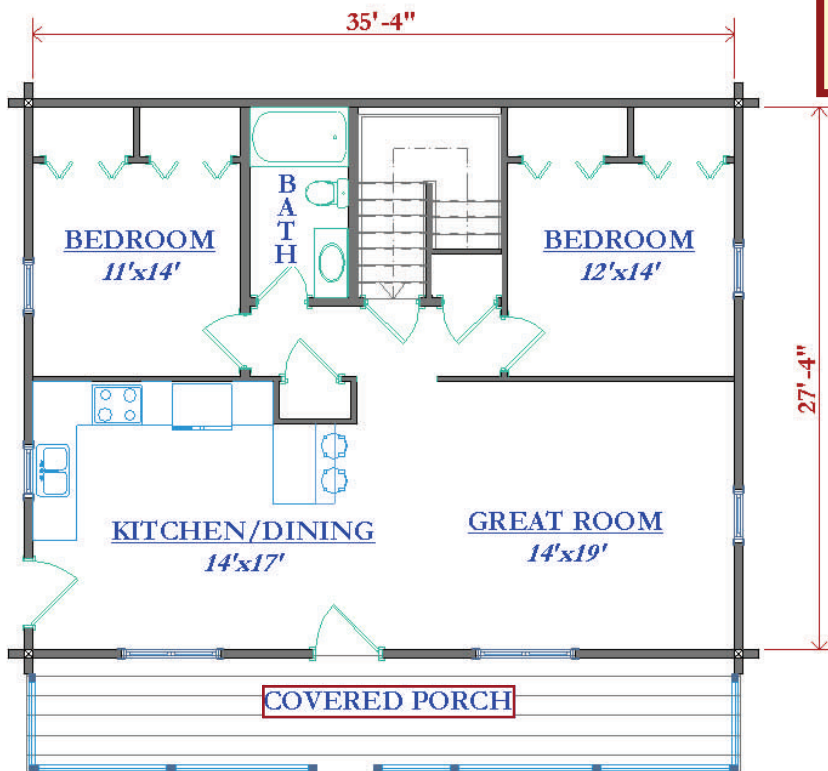

*The Schoodic*  
(modified w/mudroom)  
**+/- 1008 Sq. Ft.**

Hilltop Log & Timber Homes  
800-622-4608  
[www.hilltoplogandtimberhomes.com](http://www.hilltoplogandtimberhomes.com)

**SCHOODIC**  
*1008 Sq. Ft.*