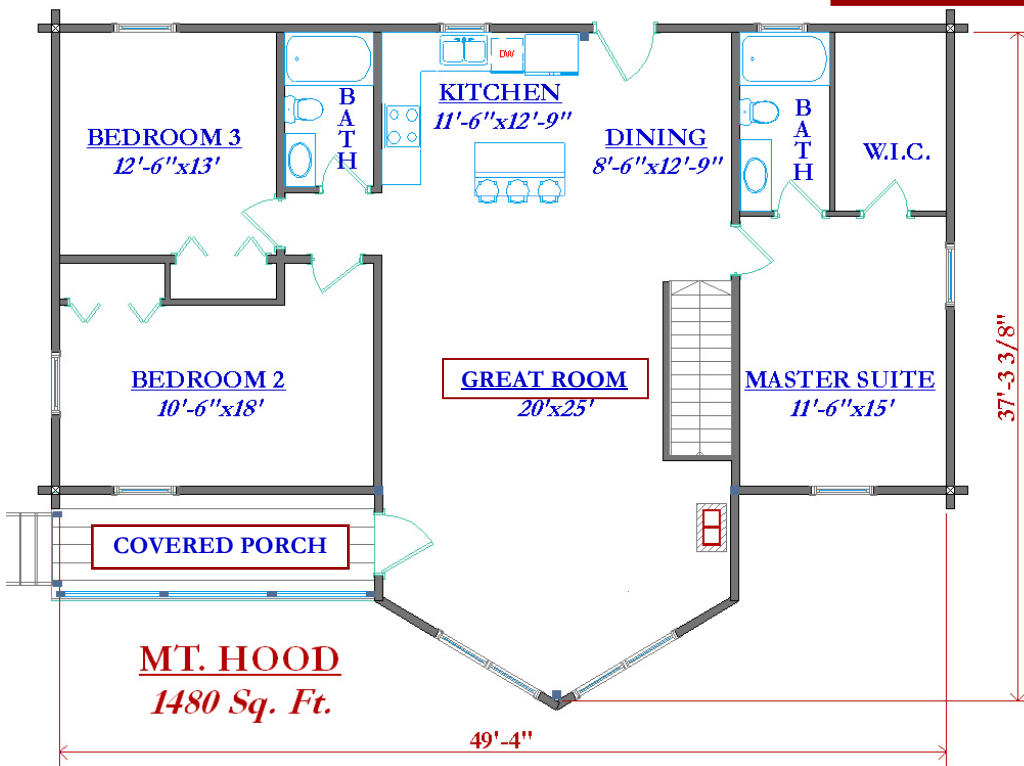

*The Mt. Hood
+/- 1480 Sq. Ft.*

Hilltop Log & Timber Homes
800-622-4608
www.hilltoplogandtimberhomes.com

"Because Every Dream Is Unique, So Is Every Hilltop Home!"