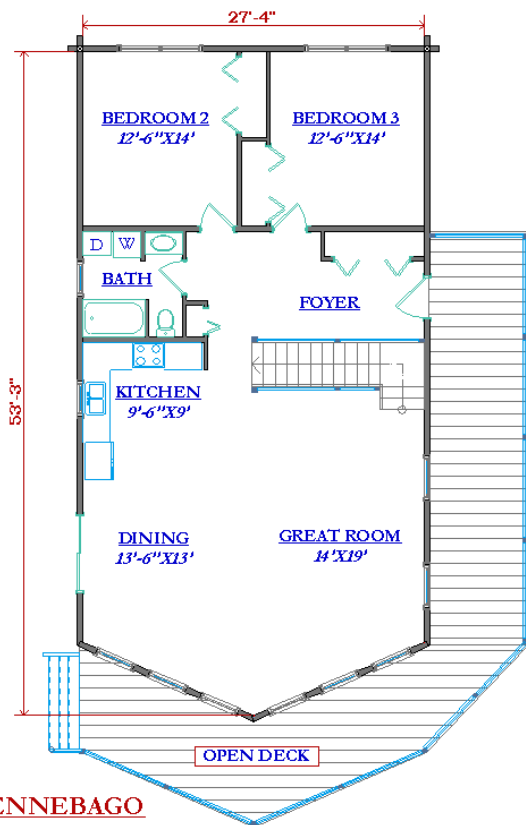

The Kennebago
 +/- 2190 Sq. Ft.

Hilltop Log & Timber Homes
 800-622-4608
www.hilltoplogandtimberhomes.com

KENNEBAGO
 2190 Sq. Ft.

KENNEBAGO
 2nd FLOOR

"Because Every Dream Is Unique, So Is Every Hilltop Home!"